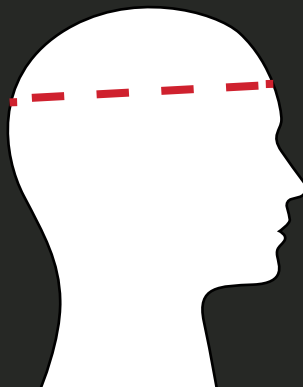

SIZING CHART

HELMETS

XS	53-54
S	55-56
M	57-58
L	59-60
XL	61-62
XXL	63

MEN'S SHOES

EU	US/AUS
40	8
41	9
43	10
44	11
45	12
46	13
47	14
48	15

GLOVES

Model	Measure	S	M	L	XL	XXL	XXXL
Charlee Men's	A	22.50 cm	23.50 cm	24.50 cm	25.50 cm	26.50 cm	27.50 cm
	B	10.50 cm	11.00 cm	11.50 cm	12.00 cm	12.50 cm	13.00 cm
Charlee Women's	A	20.50 cm	21.50 cm	22.50 cm	23.50 cm	N/A	N/A
	B	09.00 cm	09.50 cm	10.00 cm	10.50 cm	N/A	N/A
London	A	23.00 cm	23.50 cm	24.30 cm	25.00 cm	26.00 cm	26.80 cm
	B	10.20 cm	10.60 cm	11.00 cm	11.50 cm	12.00 cm	12.40 cm