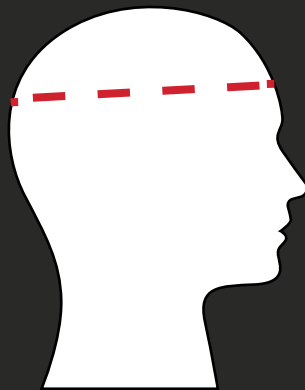

SIZING CHART

HELMETS

XXXXXS	48cm
XXXS	49-50cm
XXS	51-52cm
XS	53-54cm
S	55-56cm
M	57-58cm
L	59-60cm
XL	61-62cm
XXL	63cm

MEN'S SHOES

EU	US/AUS
40	8
41	9
43	10
44	11
45	12
46	13
47	14
48	15

GLOVES

Model	Measure	S	M	L	XL	XXL	XXXL
Charlee Men's	A	22.50 cm	23.50 cm	24.50 cm	25.50 cm	26.50 cm	27.50 cm
	B	10.50 cm	11.00 cm	11.50 cm	12.00 cm	12.50 cm	13.00 cm
Charlee Women's	A	20.50 cm	21.50 cm	22.50 cm	23.50 cm		
	B	09.00 cm	09.50 cm	10.00 cm	10.50 cm		
London	A	23.00 cm	23.50 cm	24.30 cm	25.00 cm	26.00 cm	26.80 cm
	B	10.20 cm	10.60 cm	11.00 cm	11.50 cm	12.00 cm	12.40 cm